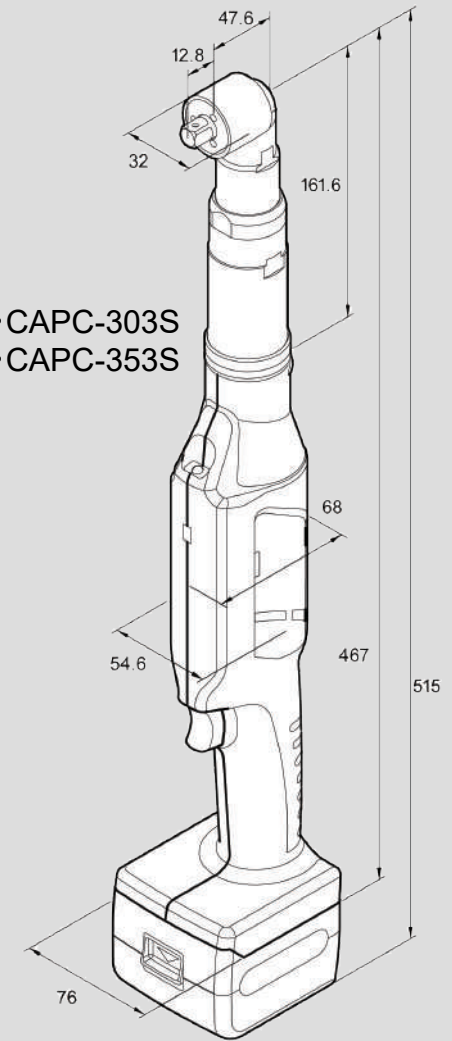

Compliance with ISO5395 for Power Assembly Tools

- CPCT-06
- CPCT-09
- CPCT-12

**Cordless Pistol Screwdriver
18V 1/4" Auto Shut-Off**

**Cordless Angle Screwdriver
18V 3/8" Auto Shut-Off**

**Cordless Angle Screwdriver
18V 1/4" and 3/8" Auto Shut-Off**

- CAPC-15
- CAPC-153S

- CAPC-303S
- CAPC-353S

MODEL	DRIVE SIZE	VOLTAGE	FREE SPEED	TORQUE RANGE	CAPACITY	WEIGHT	VIBRATION	NOISE LEVEL	ISO5393	COUNTRY OF ORIGIN
	INCH	VOLT	r.p.m	N-m	mm	kg (Tool Only)	m/s ²	dB(A)		
CPCT-06	HEX 1/4"	18	900	1 ~ 6	M3 - M5	0.8	< 2.5	< 75	YES	TAIWAN
CPCT-09	HEX 1/4"	18	700	1.5 ~ 9	M3 - M5	0.8	< 2.5	< 75	YES	TAIWAN
CPCT-12	HEX 1/4"	18	500	2 ~ 12	M4 - M6	0.8	< 2.5	< 75	YES	TAIWAN
CAPC-15	HEX 1/4"	18	450	4 ~ 15	M4 - M6	1.2	< 2.5	< 75	YES	TAIWAN
CAPC-153S	Sq. 3/8"	18	450	4 ~ 15	M4 - M6	1.2	< 2.5	< 75	YES	TAIWAN
CAPC-303S	Sq. 3/8"	18	260	12 ~ 30	M6 - M8	1.6	< 2.5	< 75	YES	TAIWAN
CAPC-353S	Sq. 3/8"	18	200	15 ~ 35	M6 - M8	1.6	< 2.5	< 75	YES	TAIWAN