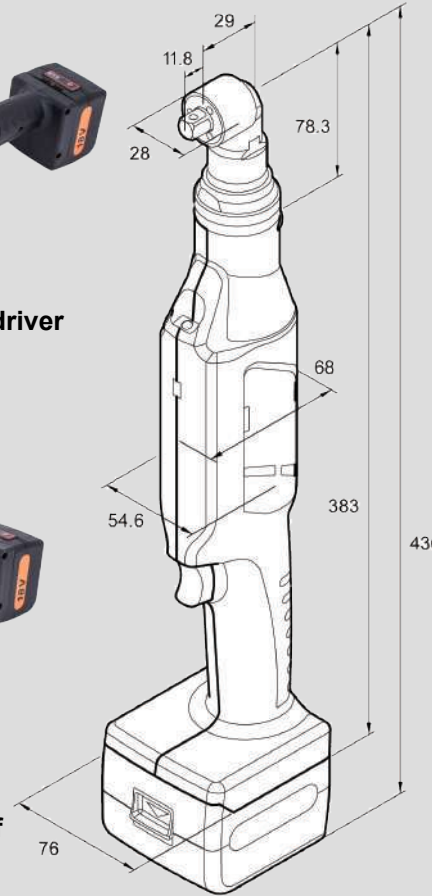

- CAPC-303S
- CAPC-353S

Cordless Angle Screwdriver
18V 3/8" Auto Shut-Off

High-Quality
Brushless Motor

Li-ion Battery

Led Indicator	Notification
	OK
	N.G. with Sound & Vibration
	Low Battery
	Reverse

Unoair®

Compliance with ISO5395 for Power Assembly Tools

- CPCT-06
- CPCT-09
- CPCT-12

**Cordless Pistol Screwdriver
18V 1/4" Auto Shut-Off**

**Cordless Angle Screwdriver
18V 3/8" Auto Shut-Off**

**Cordless Angle Screwdriver
18V 1/4" and 3/8" Auto Shut-Off**

- CAPC-15
- CAPC-153S

- CAPC-303S
- CAPC-353S

MODEL	DRIVE SIZE	VOLTAGE	FREE SPEED	TORQUE RANGE	CAPACITY	WEIGHT	VIBRATION	NOISE LEVEL	ISO5393	COUNTRY OF ORIGIN
	INCH	VOLT	r.p.m	N-m	mm	kg (Tool Only)	m/s ²	dB(A)		
CPCT-06	HEX 1/4"	18	900	1 ~ 6	M3 - M5	0.8	< 2.5	< 75	YES	TAIWAN
CPCT-09	HEX 1/4"	18	700	1.5 ~ 9	M3 - M5	0.8	< 2.5	< 75	YES	TAIWAN
CPCT-12	HEX 1/4"	18	500	2 ~ 12	M4 - M6	0.8	< 2.5	< 75	YES	TAIWAN
CAPC-15	HEX 1/4"	18	450	4 ~ 15	M4 - M6	1.2	< 2.5	< 75	YES	TAIWAN
CAPC-153S	Sq. 3/8"	18	450	4 ~ 15	M4 - M6	1.2	< 2.5	< 75	YES	TAIWAN
CAPC-303S	Sq. 3/8"	18	260	12 ~ 30	M6 - M8	1.6	< 2.5	< 75	YES	TAIWAN
CAPC-353S	Sq. 3/8"	18	200	15 ~ 35	M6 - M8	1.6	< 2.5	< 75	YES	TAIWAN