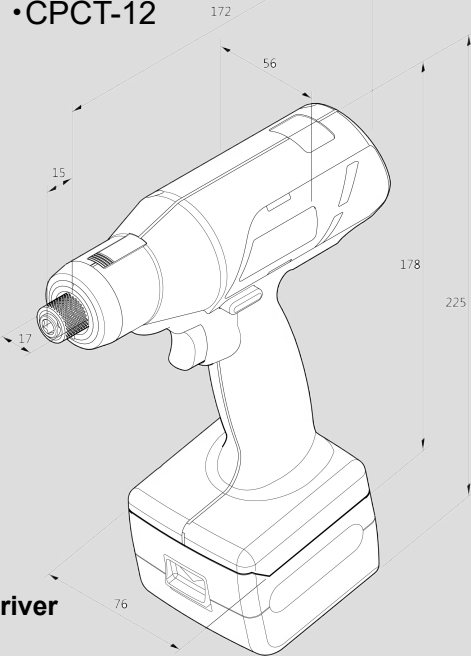

High-Quality Clutch

LED Indicator

Non-Contact Trigger

- CPCT-06
- CPCT-09
- CPCT-12

Cordless Pistol Screwdriver
18V 1/4" Auto Shut-Off

- CAPC-15
- CAPC-153S

Cordless Angle Screwdriver
18V 1/4" and 3/8" Auto Shut-Off

- CAPC-303S
- CAPC-353S

Cordless Angle Screwdriver
18V 3/8" Auto Shut-Off

High-Quality
Brushless Motor

Li-ion Battery

Led Indicator	Notification
	OK
	N.G. with Sound & Vibration
	Low Battery
	Reverse

Unoair®

Compliance with ISO5395 for Power Assembly Tools

- CPCT-06
- CPCT-09
- CPCT-12

**Cordless Pistol Screwdriver
18V 1/4" Auto Shut-Off**

**Cordless Angle Screwdriver
18V 3/8" Auto Shut-Off**

**Cordless Angle Screwdriver
18V 1/4" and 3/8" Auto Shut-Off**

- CAPC-15
- CAPC-153S

- CAPC-303S
- CAPC-353S

MODEL	DRIVE SIZE	VOLTAGE	FREE SPEED	TORQUE RANGE	CAPACITY	WEIGHT	VIBRATION	NOISE LEVEL	ISO5393	COUNTRY OF ORIGIN
	INCH	VOLT	r.p.m	N-m	mm	kg (Tool Only)	m/s ²	dB(A)		
CPCT-06	HEX 1/4"	18	900	1 ~ 6	M3 - M5	0.8	< 2.5	< 75	YES	TAIWAN
CPCT-09	HEX 1/4"	18	700	1.5 ~ 9	M3 - M5	0.8	< 2.5	< 75	YES	TAIWAN
CPCT-12	HEX 1/4"	18	500	2 ~ 12	M4 - M6	0.8	< 2.5	< 75	YES	TAIWAN
CAPC-15	HEX 1/4"	18	450	4 ~ 15	M4 - M6	1.2	< 2.5	< 75	YES	TAIWAN
CAPC-153S	Sq. 3/8"	18	450	4 ~ 15	M4 - M6	1.2	< 2.5	< 75	YES	TAIWAN
CAPC-303S	Sq. 3/8"	18	260	12 ~ 30	M6 - M8	1.6	< 2.5	< 75	YES	TAIWAN
CAPC-353S	Sq. 3/8"	18	200	15 ~ 35	M6 - M8	1.6	< 2.5	< 75	YES	TAIWAN